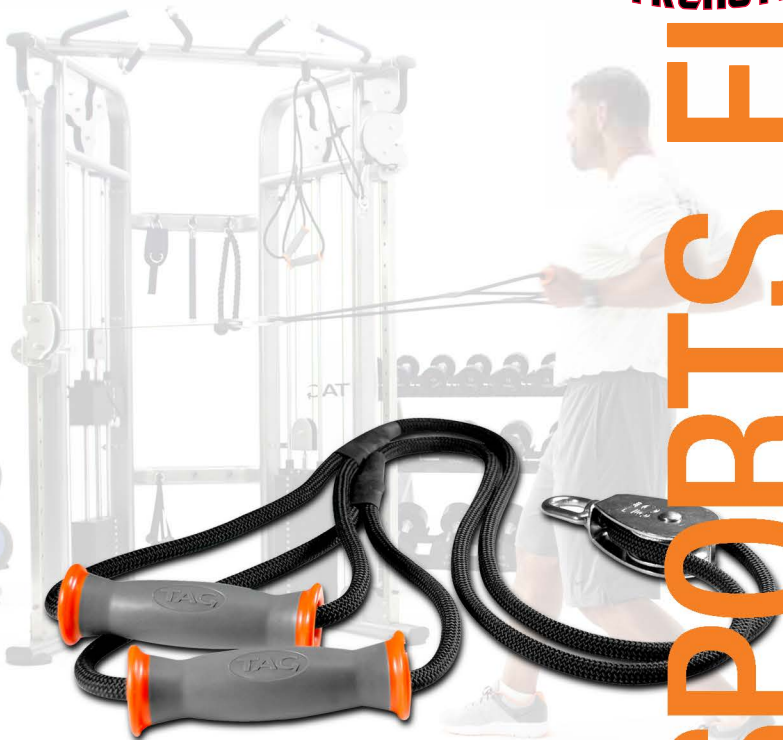

MULTIFUNCTION CABLE ATTACHMENT WITH FORM FIT HANDLES

TRAINING DVD AND MESH BAG INCLUDED

- The Ultimate Fitness Accessory
- Used By Professional Athletes
- Unlimited Potential in Every Box

SIDE LUNGES

OVERHEAD EXTENSIONS

BICEPS/TRICEPS

HIGH/LOW PULLS

FLYS

CHEST

BENT LAT RAISE

OVERHEADS

3 WAY BACK

ONE ARM ROW

STANDING ROW

SEATED ROW

SPORTS