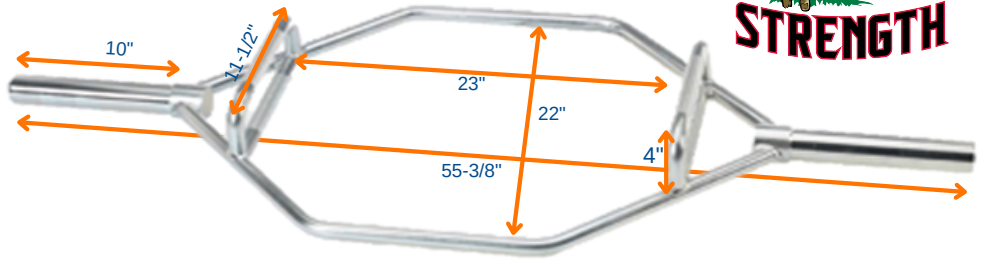

HEX/COMBO BAR

BAR-HEX/COMBO

SPECIFICATIONS

- All Silver Zinc
- Knurled Handles
- Lifetime Warranty on Manufacturing Defects & Welds
- Bar Grip Diameter: 25mm diameter
- Sleeve Diameter: 1.95"
- Weight: 44 lbs

MEGA HEX/COMBO BAR

BAR-MEGA HEX/COMBO

SPECIFICATIONS

- All Silver Zinc
- Length: 65 $\frac{1}{4}$ " x Depth: 23 $\frac{3}{4}$ " D
- Bar Grip Diameter: 25mm diameter
- Sleeve Diameter: 2" Sleeve Length: 12 $\frac{3}{4}$ "
- Handle length 14" x Handle Height 5"
- Knurled Handles
- Lifetime Warranty on Manufacturing Defects & Welds
- Weight: 76 lbs