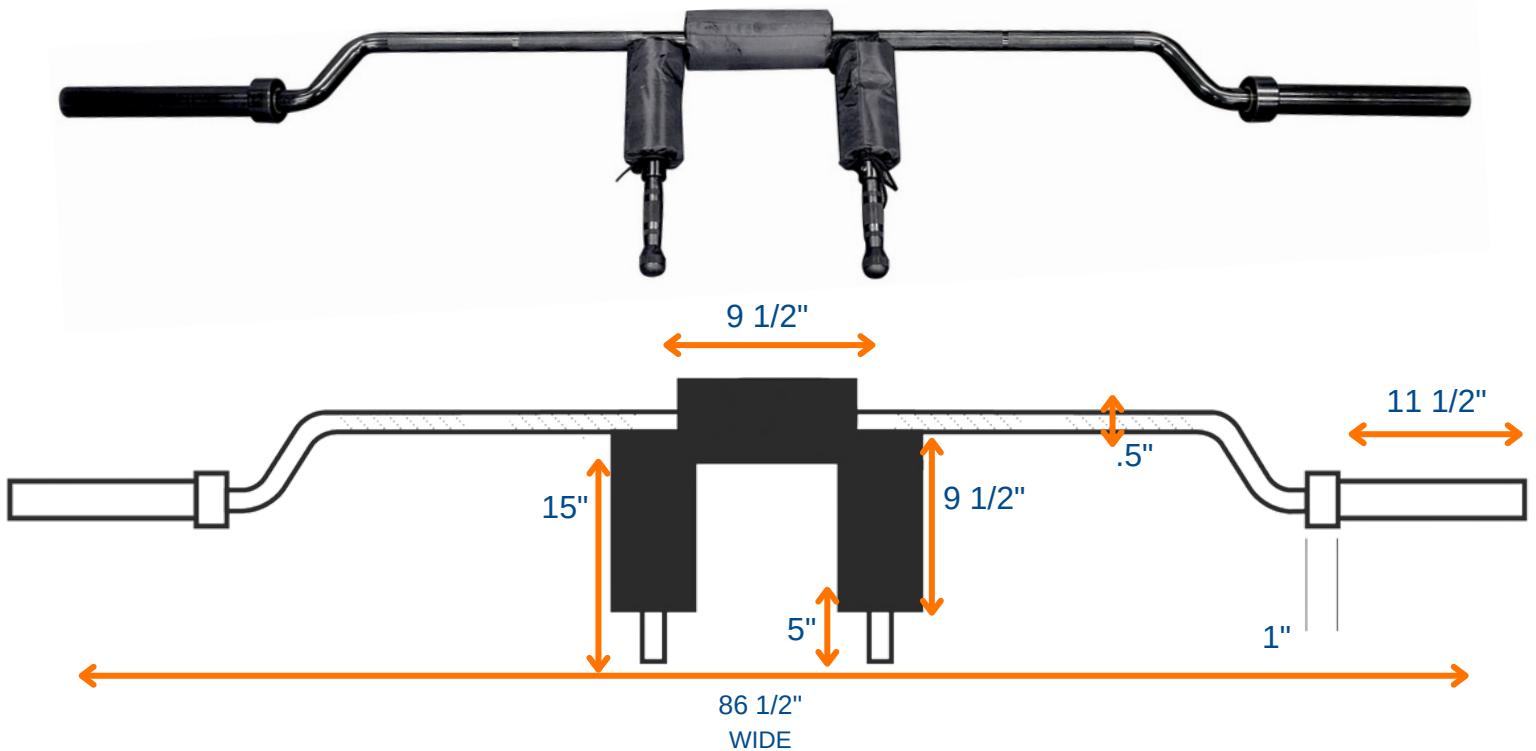

SAFETY SQUAT BAR

BAR-SQUAT

SPECIFICATIONS

- Size: 86 1/2" wide X 15" high
- Net Weight: 58 lbs
- 2" Diameter
- 1000# Test